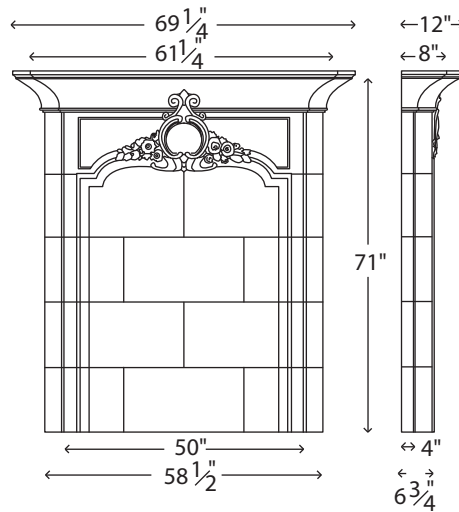

Over Mantels

TYPE "G"

TYPE "H"

TYPE "I"

TYPE "J"

TYPE "K"

TYPE "L"

Cast-Stone Fireplace Mantles & Accessories