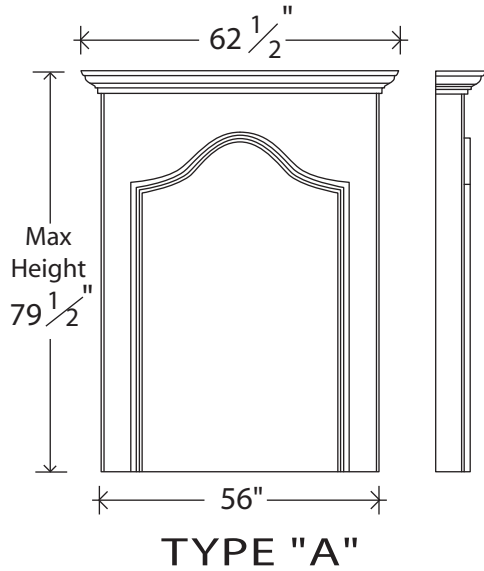

Over Mantels

TYPE "B"

TYPE "C"

TYPE "D"

TYPE "E"

TYPE "F"

Cast-Stone Fireplace Mantles & Accessories

Multi-Cast Design Inc. - 2800 14th Ave., Unit 5 - Markham, Ontario, Canada - L3R 0E4
Tel 905.477.7330 / 1.888.23.MULTI - Fax 905.477.4330 - www.multicastdesign.com